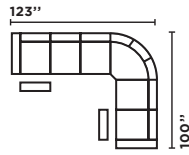

E
E OP-POWER