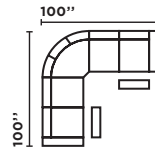

I
I OP-POWER