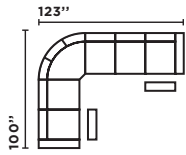

CUSTOM FURNITURE MAKERS SINCE 1967

SAMPLE CONFIGURATIONS

A
A OP-POWER