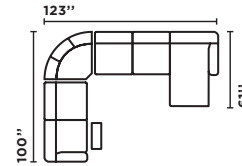

W
W OP-POWER