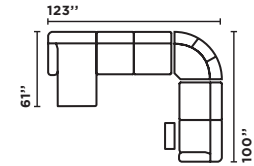

Y
Y OP-POWER

LHF	Loveseat 1 recliner 23" seat width	Sofa 1 recliner 23" seat width	Loveseat 1 recliner 23" seat width	Loveseat 1 recliner 23" seat width	Reclining chaise Armless loveseat 23" seat width
CENTER	Round corner wedge	Round corner wedge	Round corner wedge	Round corner wedge	Round corner wedge
RHF	Sofa 1 recliner 23" seat width	Loveseat 1 recliner 23" seat width	Loveseat 1 recliner 23" seat width	Reclining chaise Armless loveseat 23" seat width	Loveseat 1 recliner 23" seat width

*Manual & power recliners available

ADDITIONAL PIECES

400 - Armless recliner
405 - Armless power reclining seat

H 40" x D 35" x W 23"

410 - Armless stat. seat

H 40" x D 35" x W 23"

450 - Armless reclining loveseat
455 - Armless power reclining loveseat

H 40" x D 35" x W 46"

460 - Armless stationary loveseat

H 40" x D 35" x W 46"

711 - Straight console with black cup holder
712 - Straight console with silver cup holder

H 23.5" x D 31" x W 7"

741 - Straight console with back, black cup holders and hidden storage
742 - Straight console with back, silver cup holders and hidden storage

H 35" x D 34.5" x W 13.75"

751 - Straight console with black cup holders and hidden storage
752 - Straight console with silver cup holders and hidden storage

H 23.5" x D 31" x W 13"

*Additional pieces available